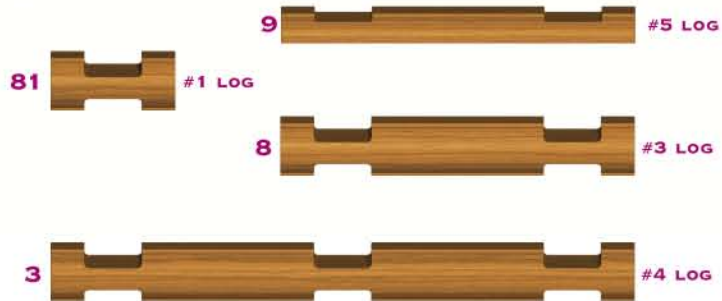

THE ORIGINAL
LINCOLN LOGS
BUILDING SET

CHECK US OUT ON THE WEB!
[HTTP://LINCOLNLOGS.KNEX.COM](http://LINCOLNLOGS.KNEX.COM)
VENEZ NOUS RENDRE VISITE SUR LE WEB !
VISITE NUESTRA PÁGINA EN EL INTERNET!

1-800-KID-KNEX
(usa/canada)
(états-unis/canada)

YOU CAN CREATE THESE OTHER BUILDINGS OR DESIGN YOUR OWN!

TU PEUX ÉGALEMENT CRÉER D'AUTRES MODÈLES, OU BIEN CONSTRUIS DES CRÉATIONS ISSUES DE TON IMAGINATION !

¡PUEDES CREAR ESTOS OTROS EDIFICIOS O DISEÑAR LOS TUYOS!

INCLUDES: 101 LOGS, 2 HORSE FIGURES, 1 PIONEER WOMAN FIGURE, 1 DOOR, 1 DOOR FRAME, 1 ADD-ON ROOF, 1 BARN ROOF, 1 WINDOW, 2 CORRAL GATE DOORS, 1 CORRAL GATE, 1 TROUGH, 1 BARREL, 1 GROOMING BRUSH. FLOWERS NOT INCLUDED.

COMPREND: 101 RONDINS EN BOIS, 2 CHEVAUX, 1 PIONNIÈRE, 1 PORTE, 1 CHAMBRANLE DE PORTE, 1 TOIT D'APPOINT, 1 TOIT DE GRANGE, 1 FENÊTRE, 2 OUVERTURES DE PORTAIL DE CORRAL, 1 PORTAIL DE CORRAL, 1 MANGEOIRE, 1 TONNEAU, 1 BROSSSE DE TOILETTAGEET. FLEURS NON INCLUSES.

INCLUYE: 101 TRONCOS DE MADERA, 1 CABALLO, 1 FIGURA DE UNA MUJER PIONERA, 1 PUERTA, 1 MARCO PARA PUERTA, 1 TECHO PARA AGREGAR, 1 TECHO DE GRANERO, 1 VENTANA, 2 PUERTAS DE CERCAS DE CORRAL, 1 CERCA DE CORRAL, 1 BEBEDERO, 1 BARRIL, 1 CEPILLO DE LA PREPARACIÓN. FLORES NO INCLUIDAS.

LITTLE PRAIRIE FARMHOUSE™

THE ORIGINAL

LINCOLN LOGS
BUILDING SET