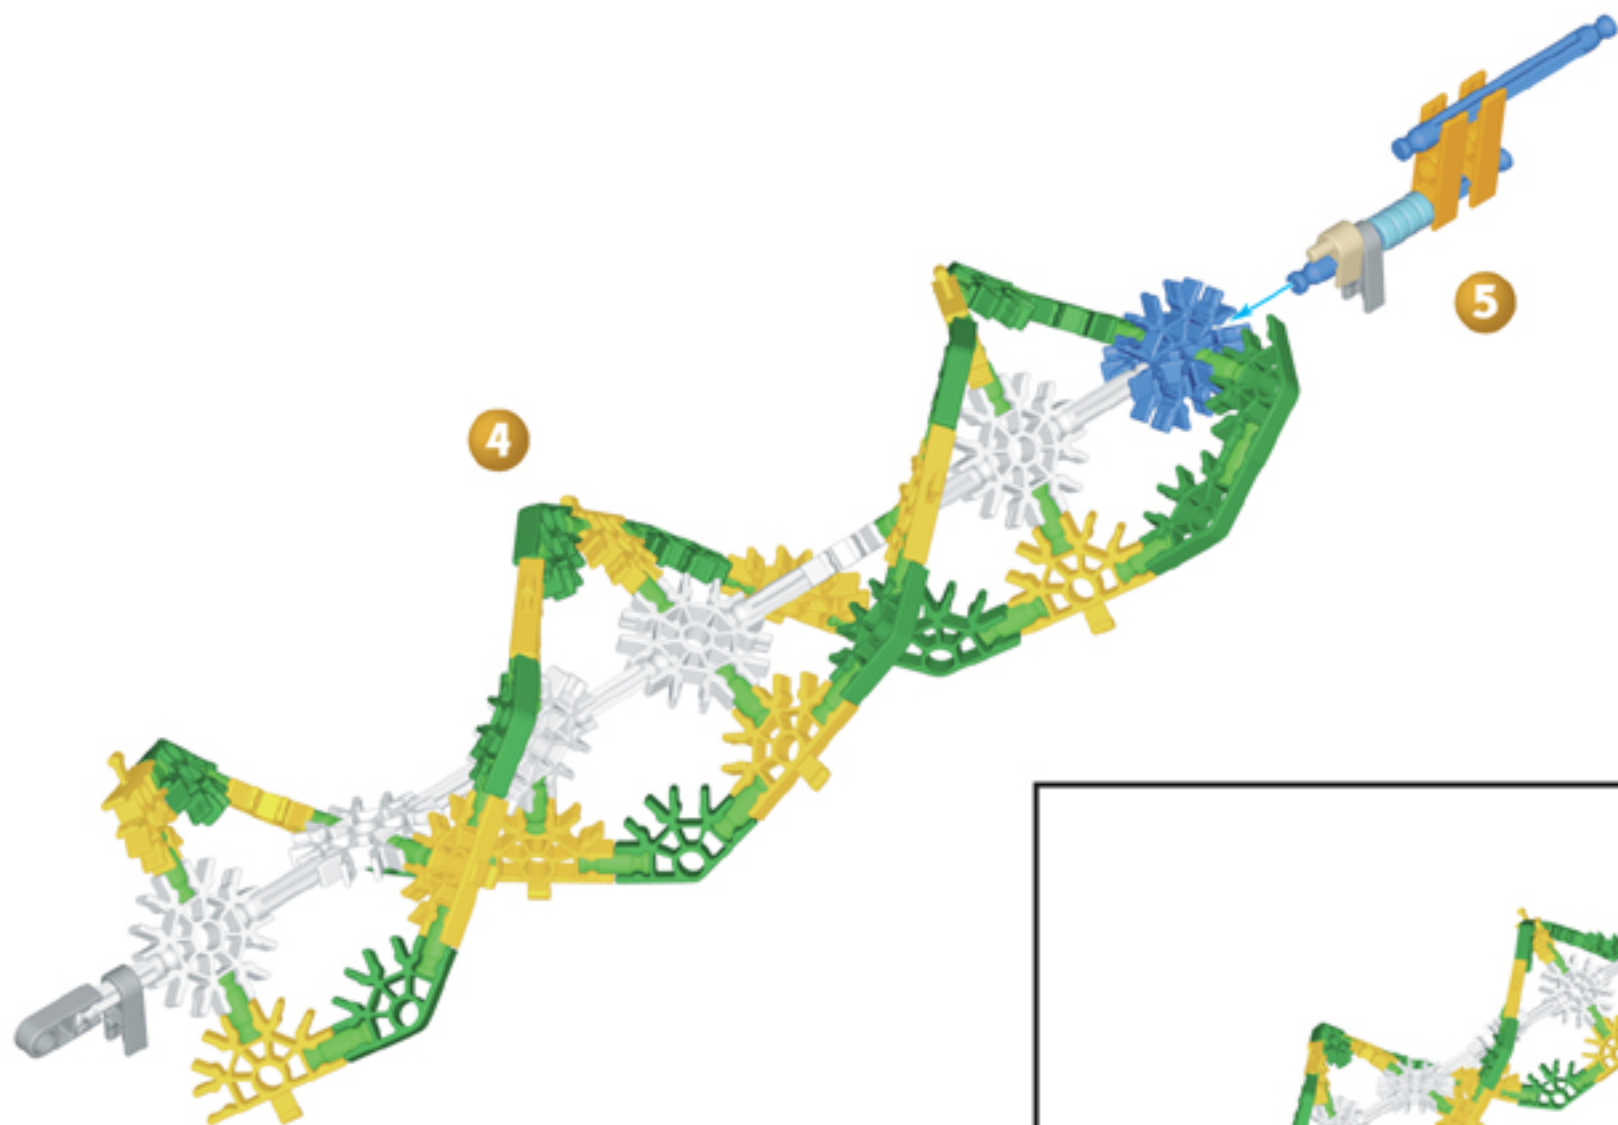

Archimedes Screw

You can use any small ball (about the size of a ping-pong ball) if you don't have one of our K'NEX balls.

Turn the blue Rod to make the ball move up and down the track.