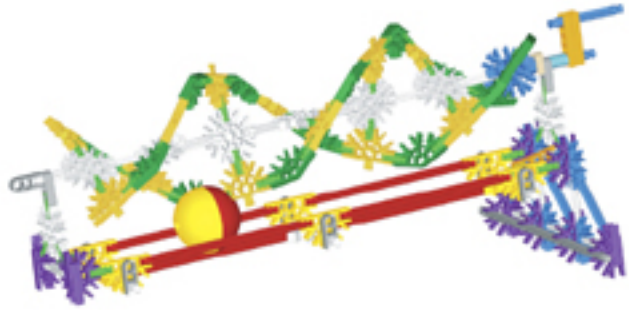

Archimedes Screw

You can use any small ball (about the size of a ping-pong ball) if you don't have one of our K'NEX balls.

Turn the blue Rod to make the ball move up and down the track.