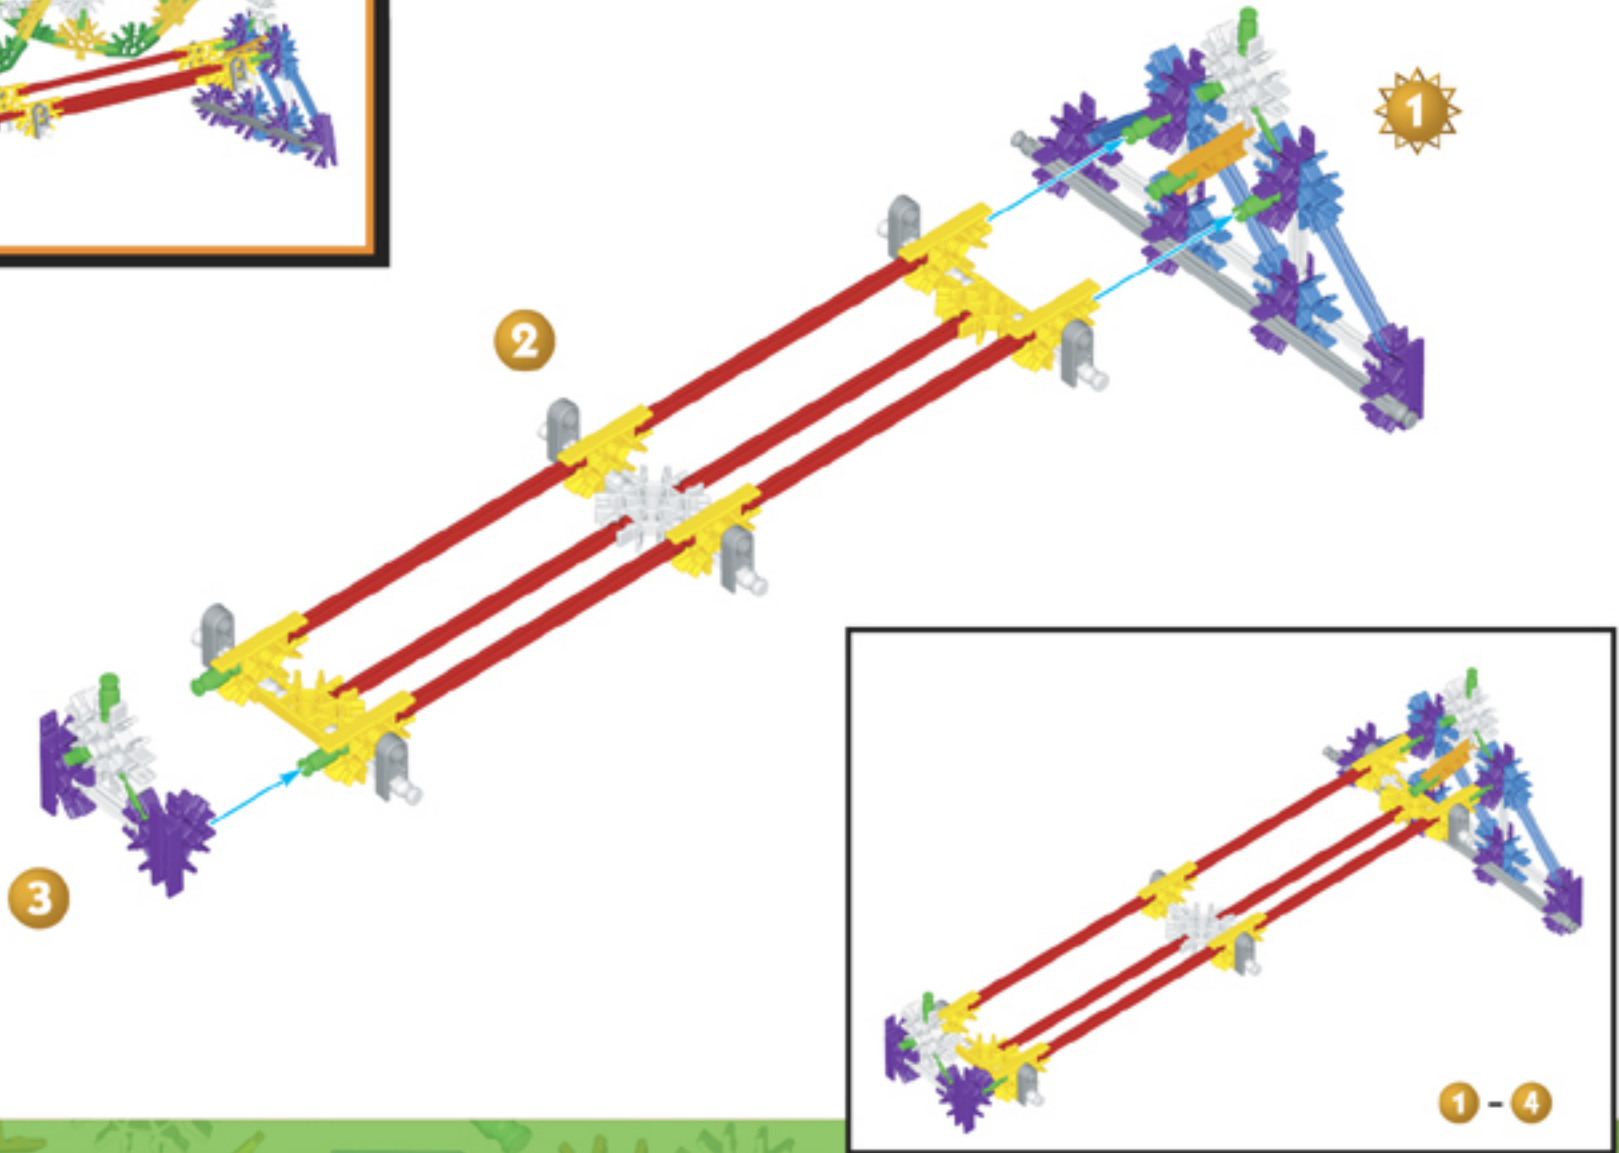

Archimedes Screw

You can use any small ball (about the size of a ping-pong ball) if you don't have one of our K'NEX balls.

Turn the blue Rod to make the ball move up and down the track.