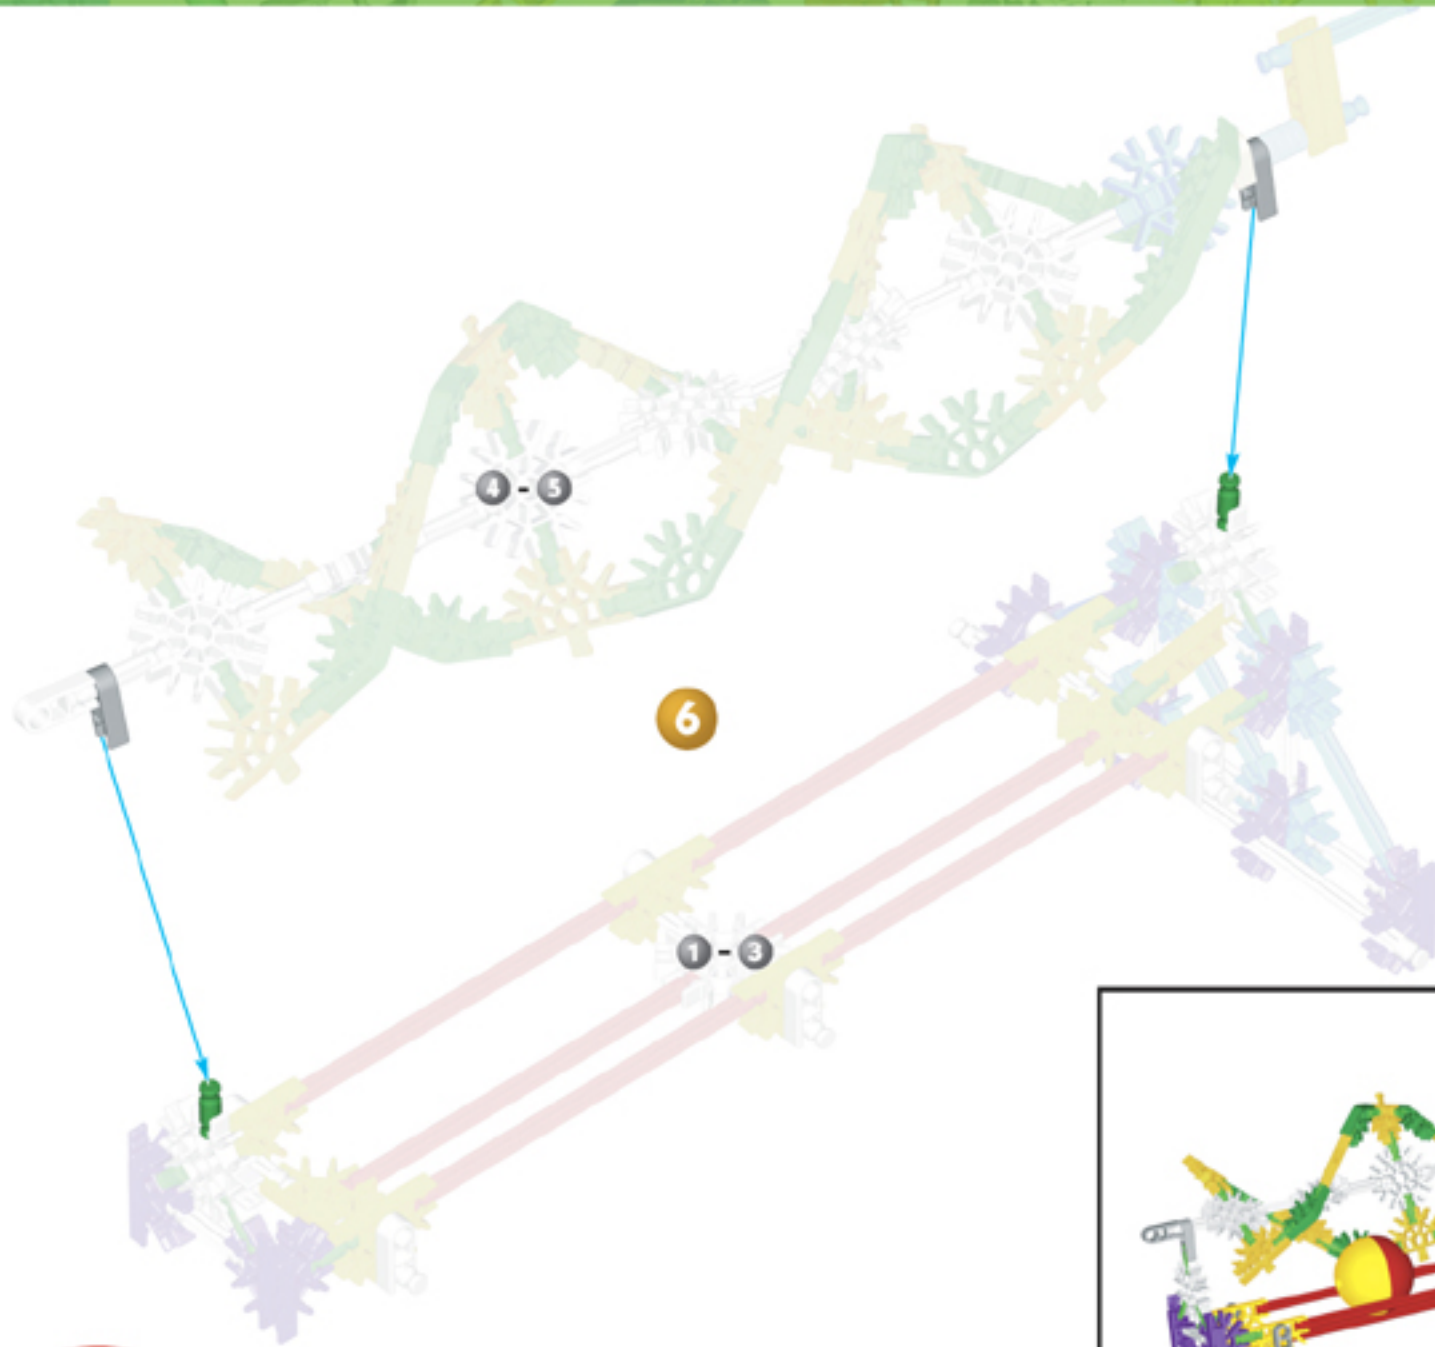

Archimedes Screw

You can use any small ball (about the size of a ping-pong ball) if you don't have one of our K'NEX balls.

Turn the blue Rod to make the ball move up and down the track.